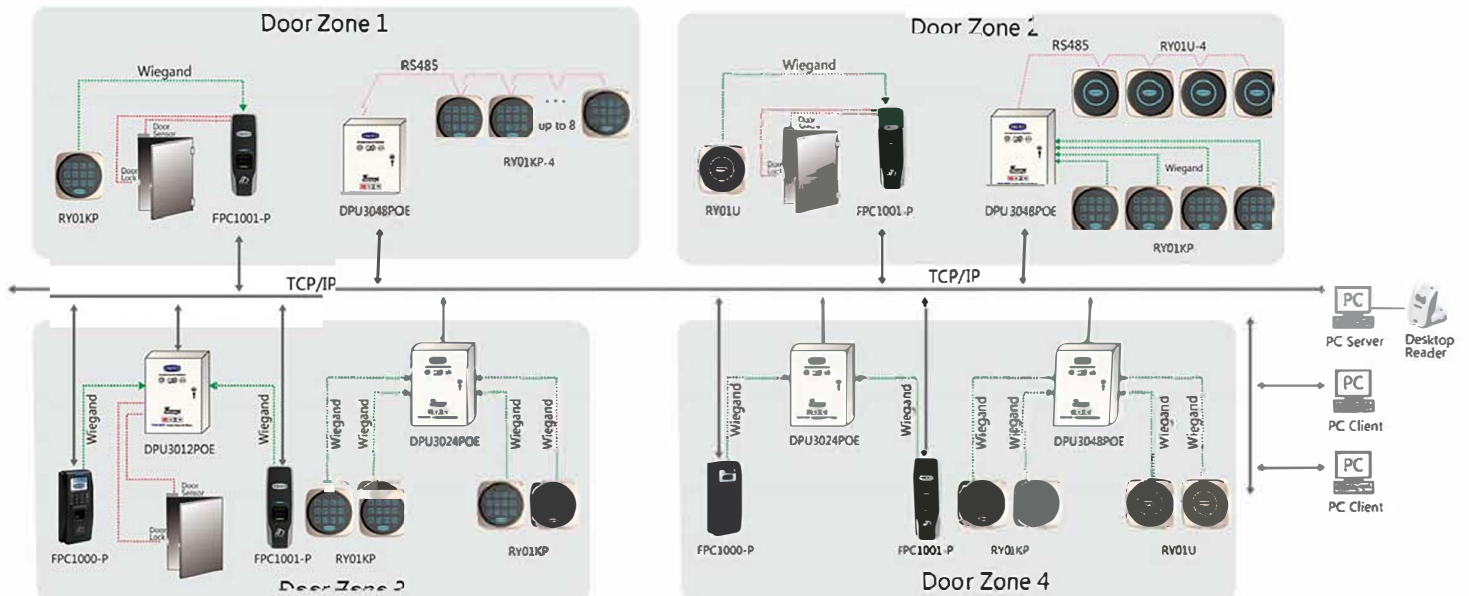

System Configurations

Network