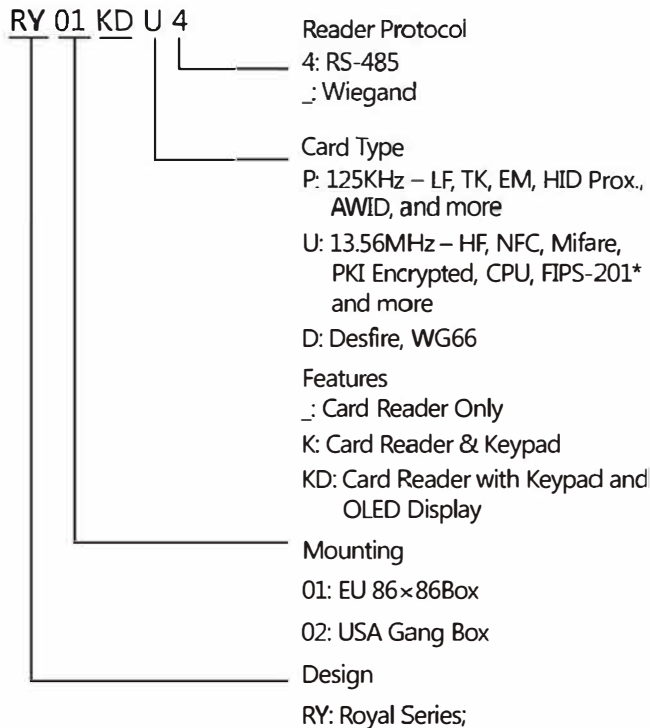

## Features

 **Multi-SmartTechnology**  
- 13.56MHz – HF, Mifare, DesFire, NFC, PKI Encrypted, CPU, FIPS-201\*

 **Output Options**  
--Wiegand 26&34Bits Output, Field Selectable – 4-6 Wire  
--RS-485 output (Model: RY01P-4) - 2 wire secured communication, up to 4000ft. distance

 **Low Power consumption**

 **Europe size – Europe & Chinese Standard**

Engineered by KEYKING TECH LABS ISRAEL  
Add: HaMasger 7, OR- YEUDA. 6022307, ISRAEL  
Tel: +972-3-6358025 Fax: +972-3-6358071  
E-mail: israel@keyking.net

## Model Definition